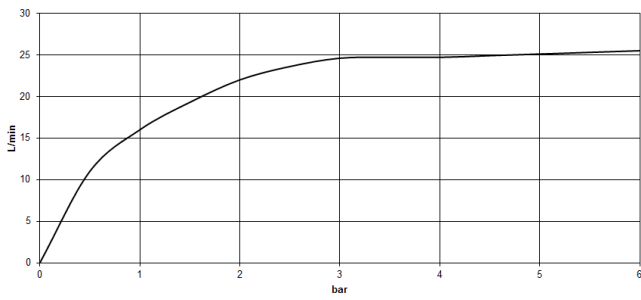

Flow rate chart

Certificates

WRAS_1512010. LGA_28684. IAPMO_4976 (6).