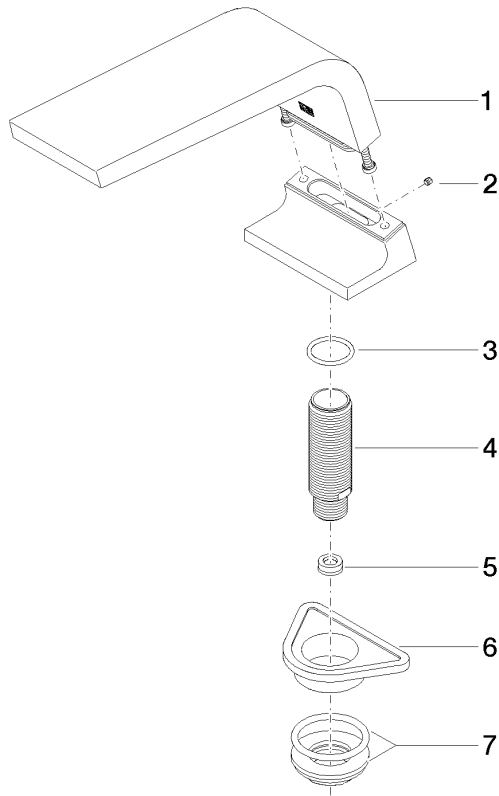

CL.1 Bath spout without diverter for deck mounting - Brushed Platinum

CL.1

13 612 705

- 200mm projection
- rectangular spray pattern with 55 individual jets
- height of mixer 125 mm
- height up to aerator 108 mm
- hole diameter 35 mm
- 1/2" connection
- max. flow 24.6 l/min at 3 bar flow pressure

mm [inches]

Flow rate chart

Certificates

WRAS_1512010. LGA_28684. IAPMO_4976 (6).

13 612 705

Parts for other finishes can be found here: [Chrome](#)

Spare parts list

No.	Item Number	Name	Quantity used	Delivery time
1	90 11 70 007 00-06	spout	1	10
2	09 31 11 099 90	pin	1	2
3	09 14 10 009 90	seal	1	2
4	09 30 01 117 90	connection	1	2
5	09 23 01 057 90	flow reducer	1	2
6	09 18 40 090 90	sleeve	1	2
7	04 23 10 004 03 90	fixing set	1	2