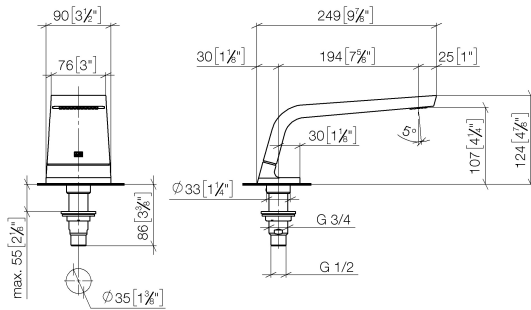

CL.1 Bath spout without diverter for deck mounting - Brushed Platinum

CL.1

13 612 705

- 200mm projection
- rectangular spray pattern with 55 individual jets
- height of mixer 125 mm
- height up to aerator 108 mm
- hole diameter 35 mm
- 1/2" connection
- max. flow 24.6 l/min at 3 bar flow pressure

mm [inches]

Flow rate chart

Certificates

WRAS_1512010. LGA_28684. IAPMO_4976 (6).

13 612 705

Parts for other finishes can be found here: [Chrome](#)

Spare parts list

No.	Item Number	Name	Quantity used	Delivery time
1	90 11 70 007 00-06	spout	1	10
2	09 31 11 099 90	pin	1	2
3	09 14 10 009 90	seal	1	2
4	09 30 01 117 90	connection	1	2
5	09 23 01 057 90	flow reducer	1	2
6	09 18 40 090 90	sleeve	1	2
7	04 23 10 004 03 90	fixing set	1	2